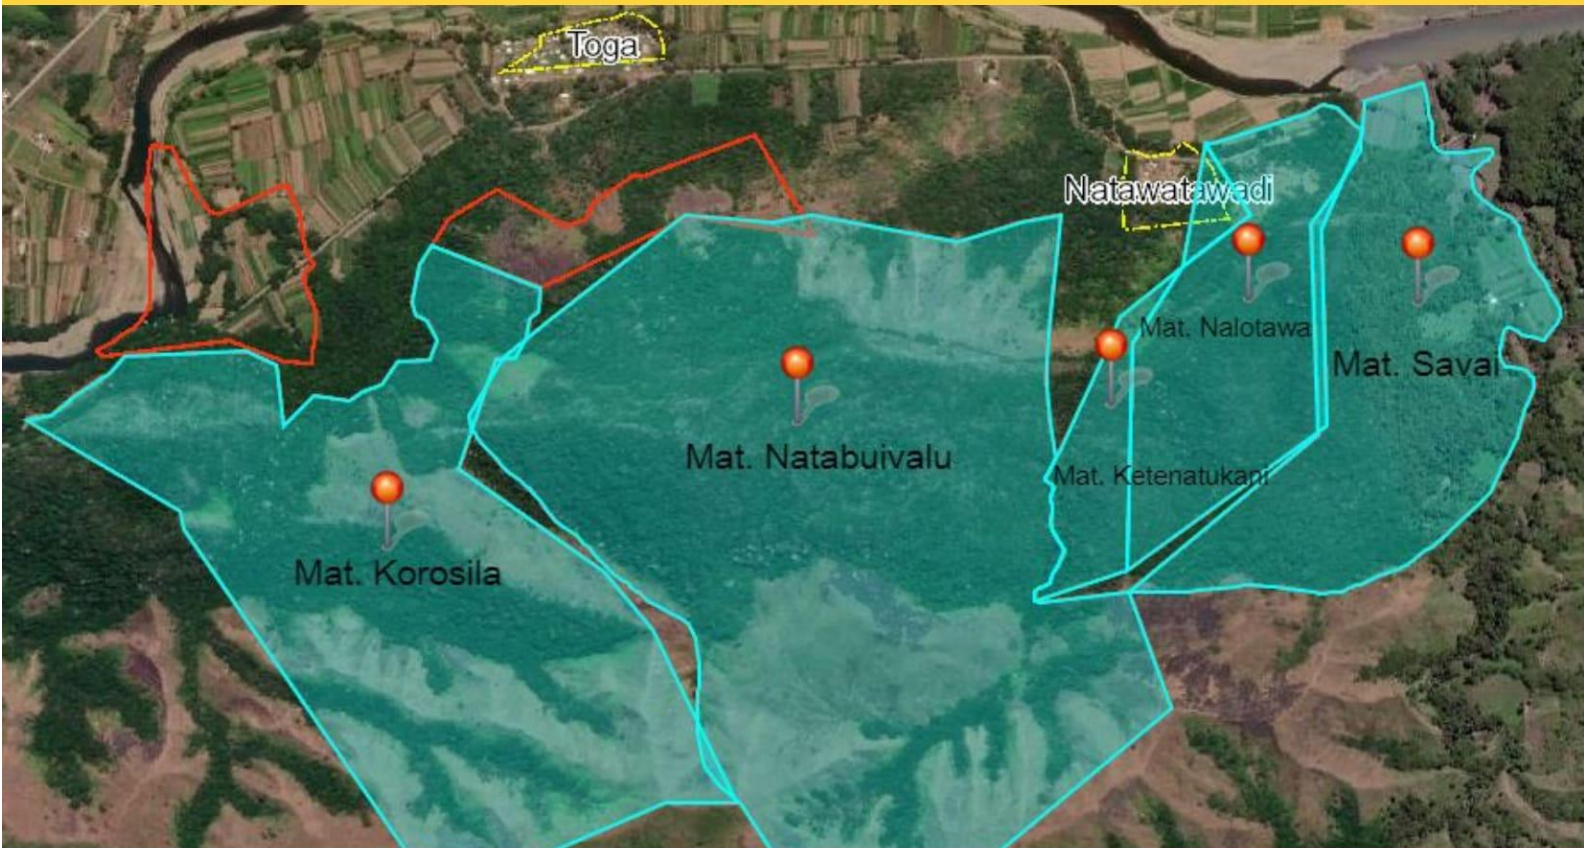

LAND BANK

MINISTRY OF LANDS & MINERAL RESOURCES

NAQALIMARE | NADROGA NAVOSA APPLICATION TO LEASE

DESCRIPTION

Located in Naqalimare District, Nadroga/Navosa - the five (5) parcels provide the opportunity for potential mining and exploration of minerals.

Approximately 34km from Queens Road through Kavanagasau Road to site. Near Toga and Natawatawadi villages.

Applications are invited from Mining companies for the lease of the lot(s).

A designation under the Landuse Act 2010

Area | 39.9702ha
Lot 1 | S06857
MINING TENEMENT